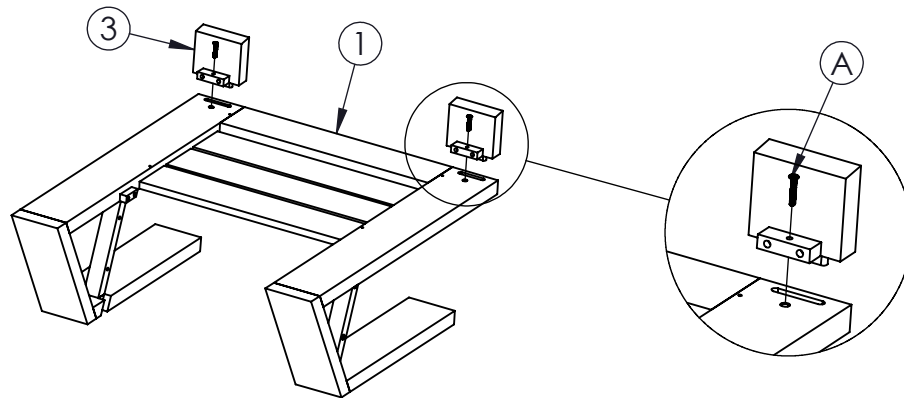

Assembly Instruction

Monteringsanvisning | Montageanleitungen

Article Number: 1208-072

Description: Daria lounge chair-acacia wire brushed/off
white cushion

@venturehomese
@venture.design

**Do not tighten screws until all
screws have been assembled!**

**Venture
home**

No.		Qty.		No.		Qty.
1		1	NO	A		2
2		1	NO	B		4
3		2	NO	C		1

Step 1:

Step 2: