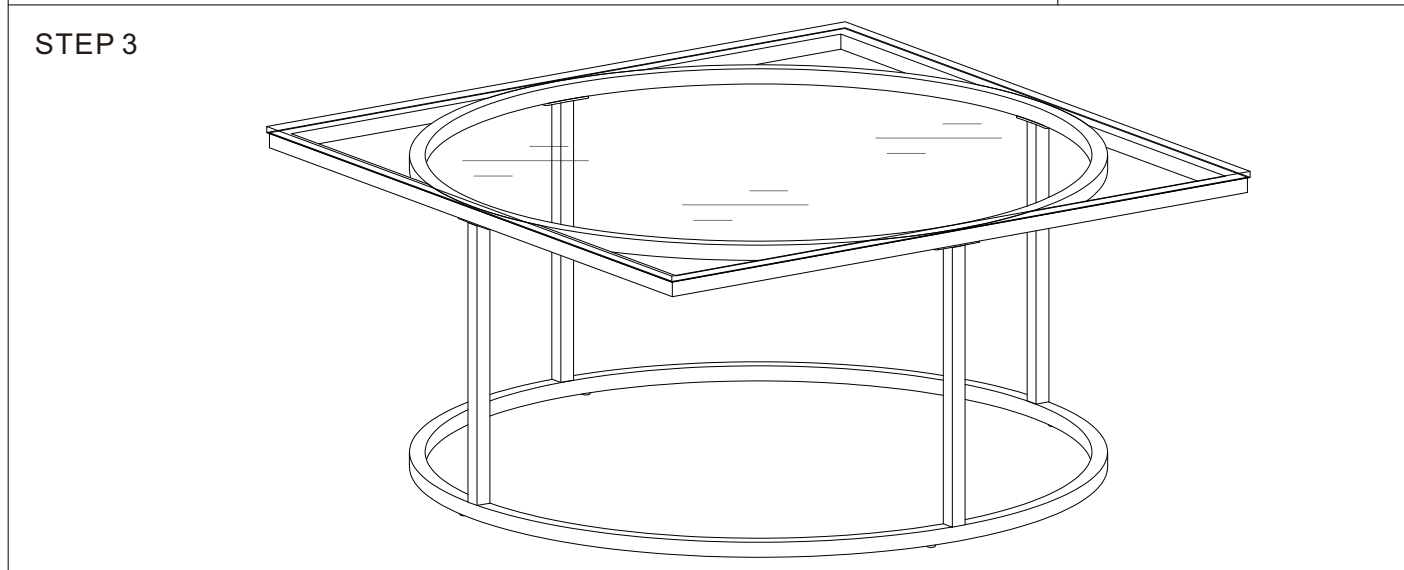

Art No	Description
88888-2684	SP - Skanör Sofa Table - Glass Top
88888-2687	SP - Skanör Sofa Table - Legs Black
88888-2685	SP - Skanör Sofa Table - Screw set

furniture/fashion
Design by Daniel Johansson & Laila Bagge

VENTURE DESIGN
HOME & INTERIOR

15016-200

A		1	88888-2684
B		1	88888-2687
C		1	88888-2687
D		4	88888-2687
E		8	88888-2685
F		4	88888-2685
G		4	88888-2685
H		1	88888-2685