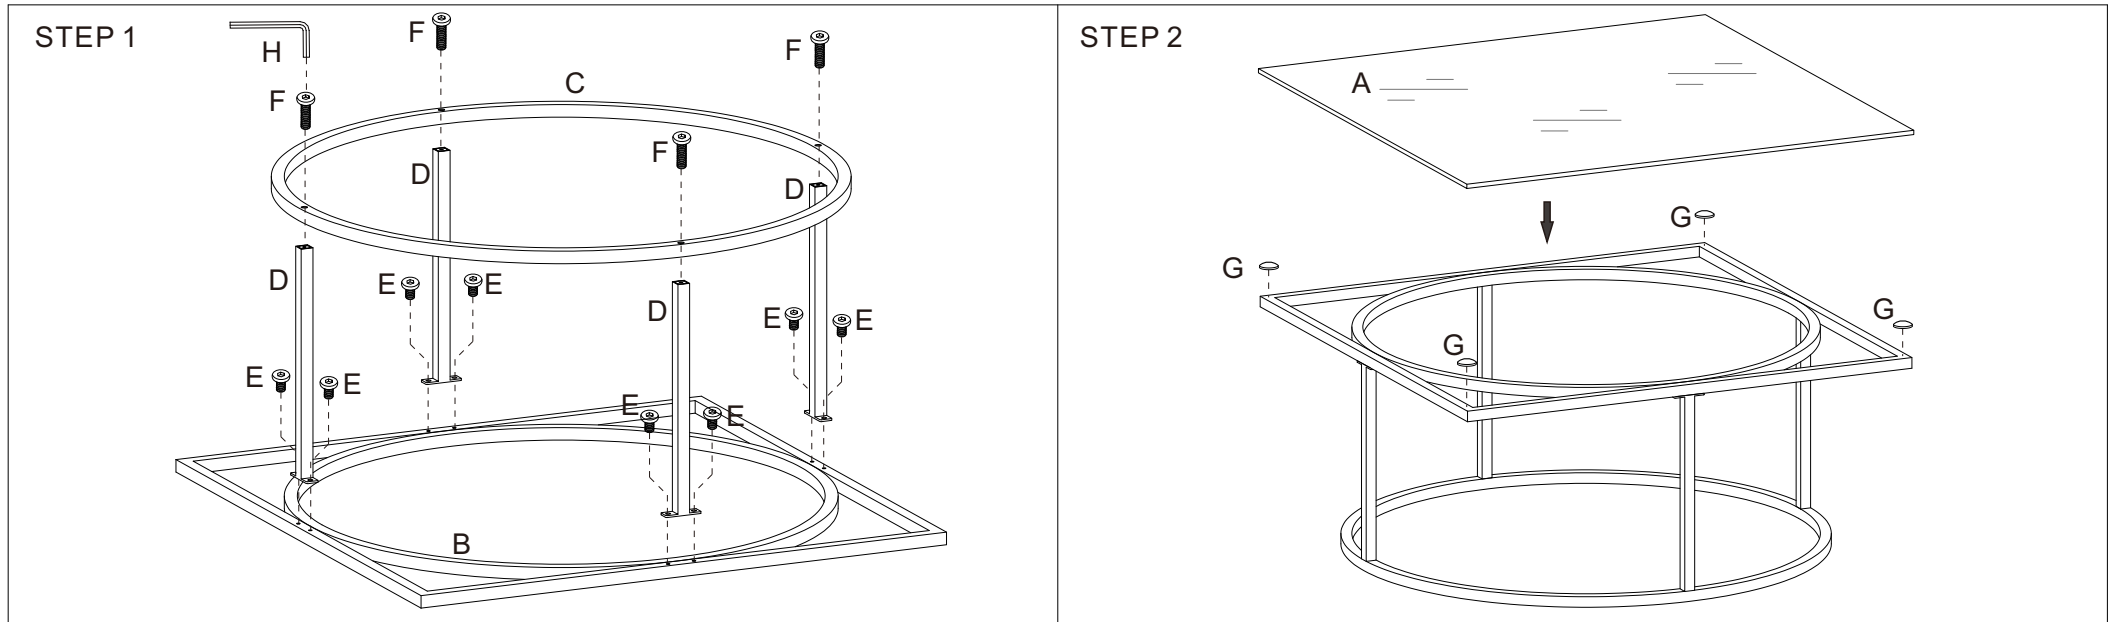

Art No	Description
88888-2684	SP - Skanör Sofa Table - Glass Top
88888-2687	SP - Skanör Sofa Table - Legs Black
88888-2685	SP - Skanör Sofa Table - Screw set

furniture/fashion
Design by Daniel Johansson & Laila Bagge

VENTURE DESIGN
HOME & INTERIOR

15016-200

A		1	88888-2684
B		1	88888-2687
C		1	88888-2687
D		4	88888-2687
E		8	88888-2685
F		4	88888-2685
G		4	88888-2685
H		1	88888-2685