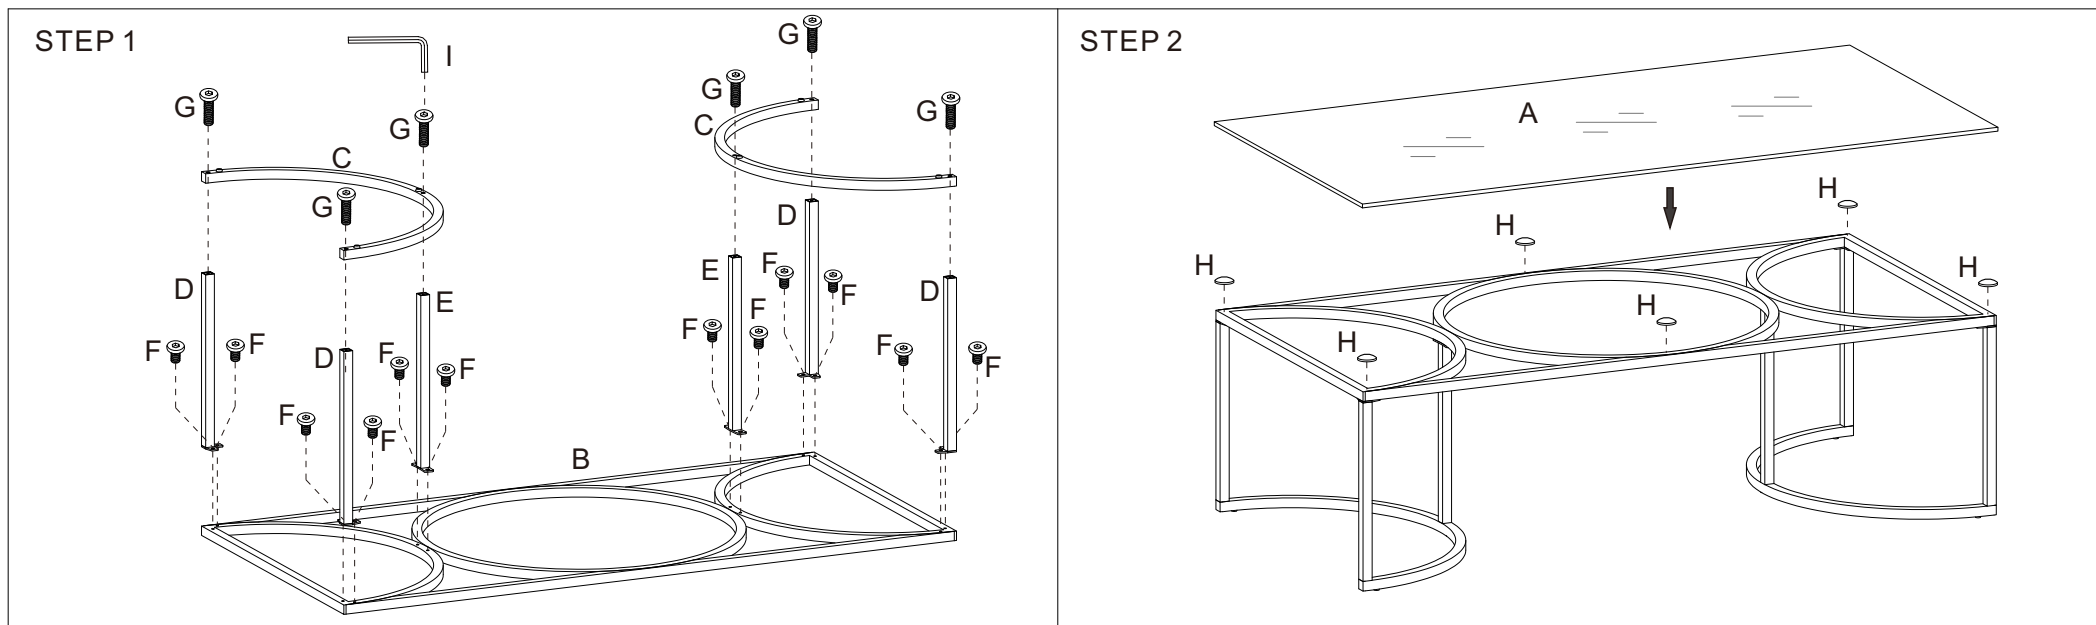

Art No	Description
88888-2690	SP - Skanör Sofa Table Rectangular - Glass Top
88888-2691	SP - Skanör Sofa Table Rectangular- Legs Black
88888-2688	SP - Skanör Sofa Table Rectangular- Screw set

furniture/fashion
Design by Daniel Johansson & Laila Bagge

VENTURE DESIGN
HOME & INTERIOR

15016-300

A		1	88888-2690
B		1	88888-2691
C		2	88888-2691
D		4	88888-2691
E		2	88888-2691
F		12	88888-2688
G		6	88888-2688
H		6	88888-2688
I		1	88888-2688