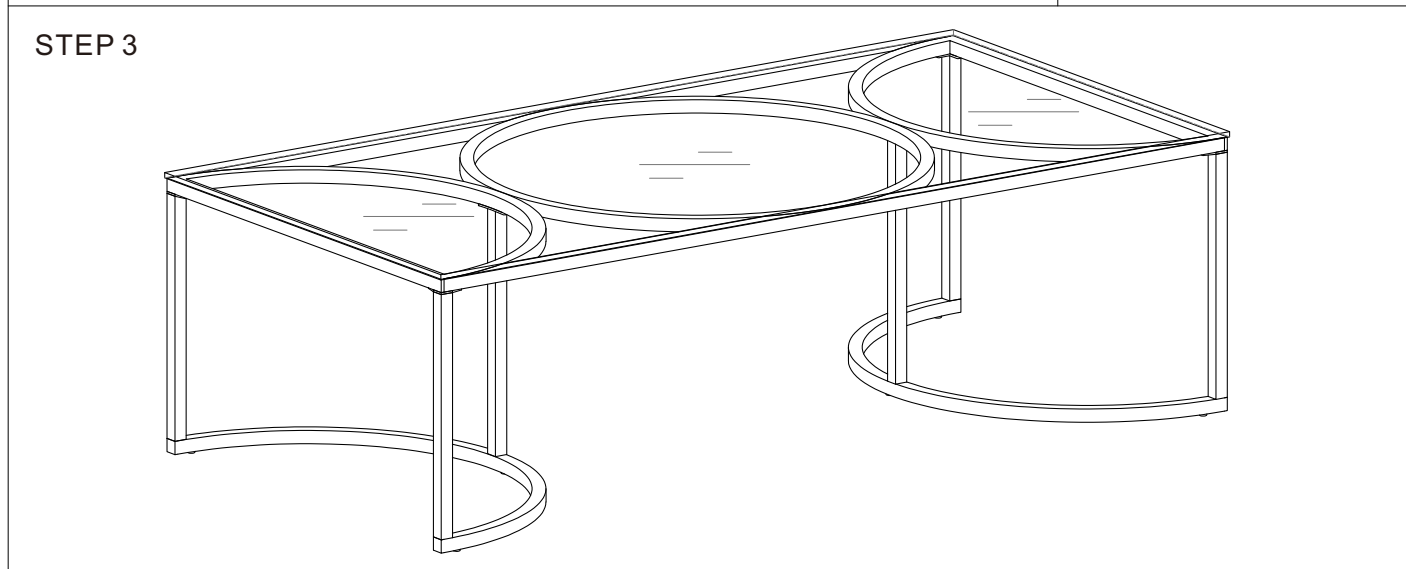

Art No	Description
88888-2690	SP - Skanör Sofa Table Rectangular - Glass Top
88888-2691	SP - Skanör Sofa Table Rectangular- Legs Black
88888-2688	SP - Skanör Sofa Table Rectangular- Screw set

furniture/fashion
Design by Daniel Johansson & Laila Bagge

VENTURE DESIGN
HOME & INTERIOR

15016-300

A		1	88888-2690
B		1	88888-2691
C		2	88888-2691
D		4	88888-2691
E		2	88888-2691
F		12	88888-2688
G		6	88888-2688
H		6	88888-2688
I		1	88888-2688