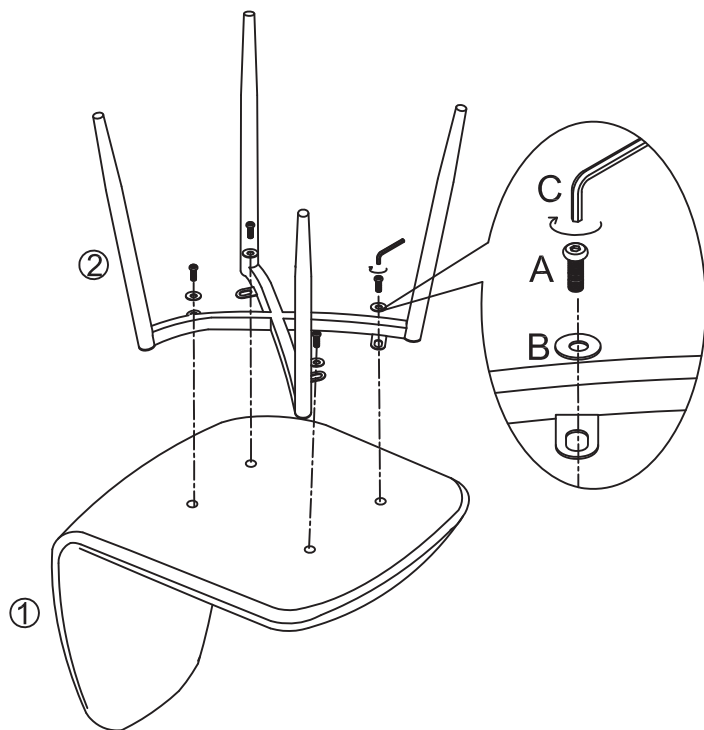

ASSEMBLY INSTRUCTION

MODEL: **Polar Dining Chair - Blue/White (19902-077)**

Hardware List

88888-1134 SP-Polar Dining Chair -Blue/White - Screw Set

No.	DESCRIPTION	QTY.
A	JCBC M6 x 18mm 	4pcs
B	Flat Washer 	4pcs
C	5# Allen Key 	1pc

Part List

No.	DESCRIPTION	QTY.
1	SP-Polar Dining Chair - White / Leg	1pc
2	SP-Polar Dining Chair - Blue / Seat	1pc

1

COMPLETED ASSEMBLE