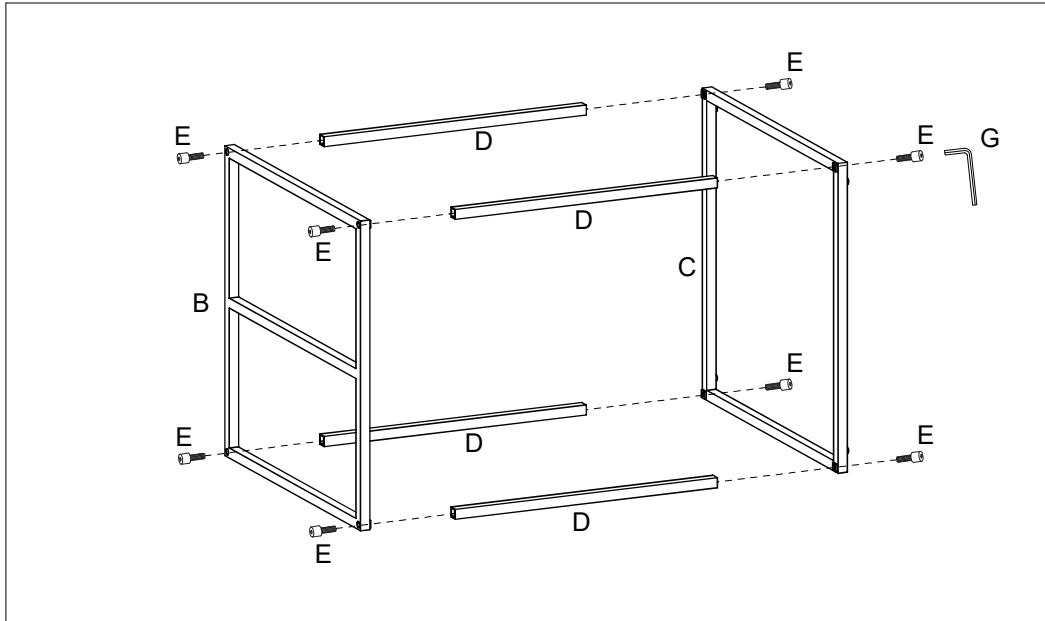

Art No	Description
88888-285	SP- Estella Sofa Table-Screw Set
88888-286	SP- Estella Sofa Table-Plastic Feet

VENTURE DESIGN

HOME & INTERIOR

19932-580

A		1
B		1
C		1
D		4
E		8
F		4
G		1

88888-285

88888-286

88888-285