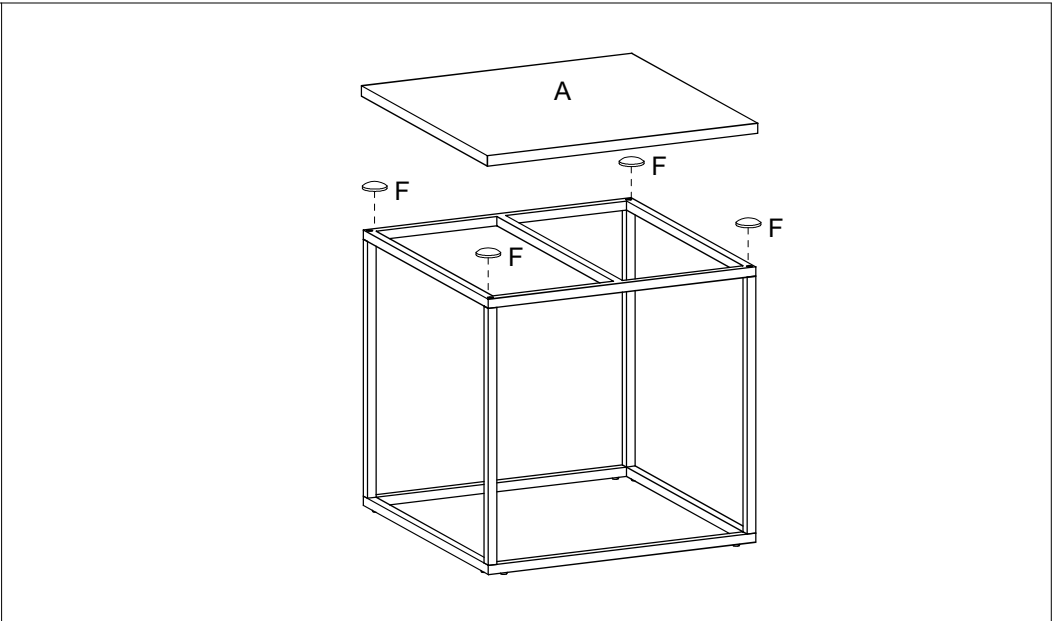

Art No	Description
88888-285	SP- Estella Sofa Table-Screw Set
88888-286	SP- Estella Sofa Table-Plastic Feet

VENTURE DESIGN

HOME & INTERIOR

19932-580

A		1
B		1
C		1
D		4
E		8
F		4
G		1

88888-285

88888-286

88888-285