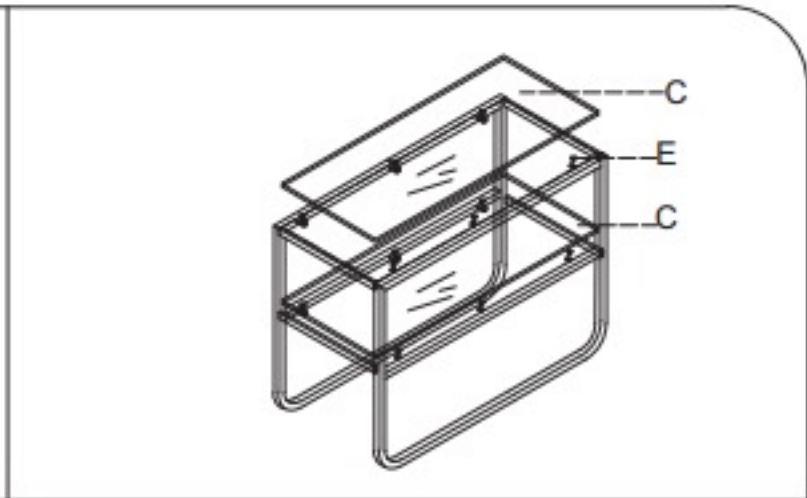

## Rocker Side Table - White / Grey smokey glass - 19989-605

Art no	Description
88888-457	SP-for Rocker Side Table – Grey Smokey Glass Top
88888-560	SP-for Rocker Side Table – White Frame
88888-453	SP-for Rise Bedside Table – Screw Set