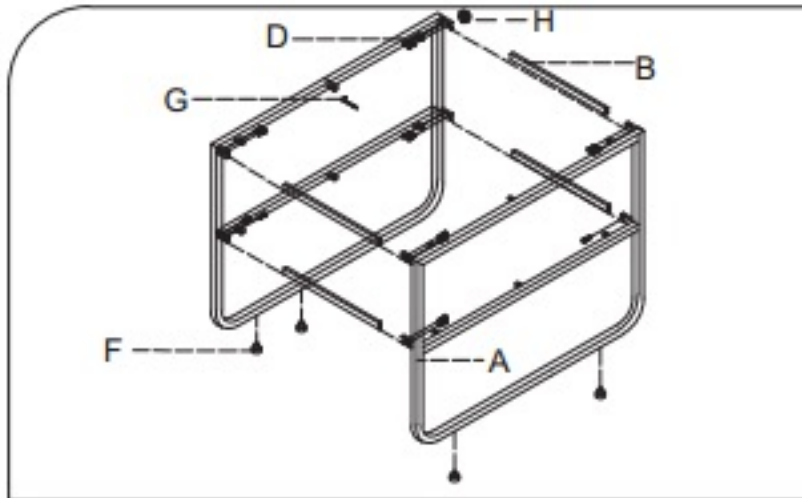

## Rocker Side Table - White / Grey smokey glass - 19989-605

Art no	Description
88888-457	SP-for Rocker Side Table – Grey Smokey Glass Top
88888-560	SP-for Rocker Side Table – White Frame
88888-453	SP-for Rise Bedside Table – Screw Set