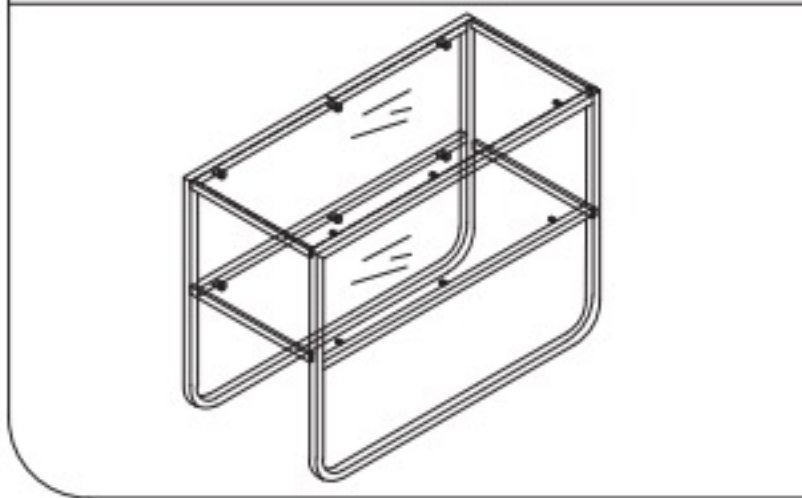

## Rocker Side Table - White / Grey smokey glass - 19989-605

Art no	Description
88888-457	SP-for Rocker Side Table – Grey Smokey Glass Top
88888-560	SP-for Rocker Side Table – White Frame
88888-453	SP-for Rise Bedside Table – Screw Set