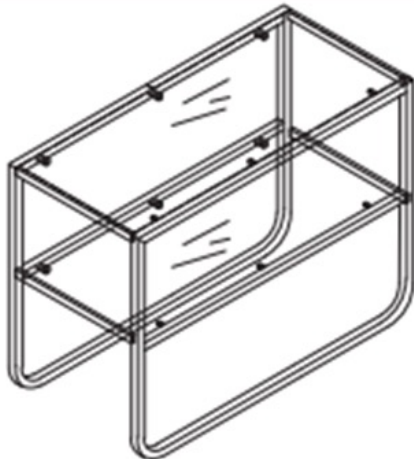

Rocker Side Table - Black / Grey smokey glass- 19989-685

| Art no | Description |
|-----------|--|
| 88888-457 | SP-for Rocker Side Table – Grey Smokey Glass Top |
| 88888-561 | SP-for Rocker Side Table – Black Frame |
| 88888-453 | SP-for Rise Bedside Table – Screw Set |