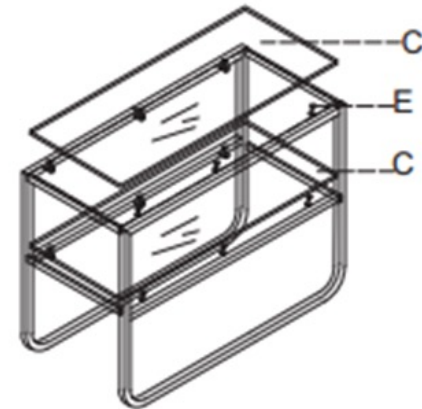

Rocker Side Table - Black / Grey smokey glass- 19989-685

| Art no | Description |
|-----------|--|
| 88888-457 | SP-for Rocker Side Table – Grey Smokey Glass Top |
| 88888-561 | SP-for Rocker Side Table – Black Frame |
| 88888-453 | SP-for Rise Bedside Table – Screw Set |