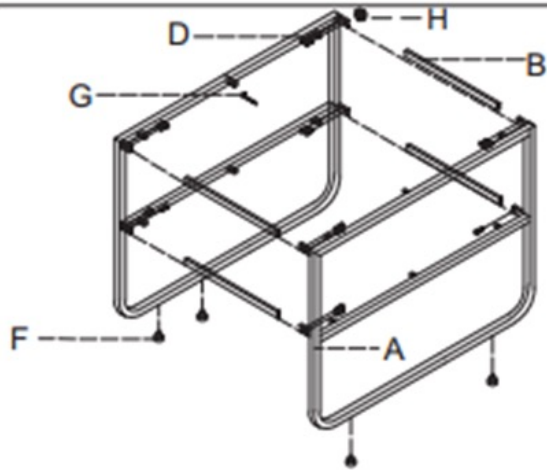

Rocker Side Table - Black / Grey smokey glass- 19989-685

| Art no | Description |
|-----------|--|
| 88888-457 | SP-for Rocker Side Table – Grey Smokey Glass Top |
| 88888-561 | SP-for Rocker Side Table – Black Frame |
| 88888-453 | SP-for Rise Bedside Table – Screw Set |