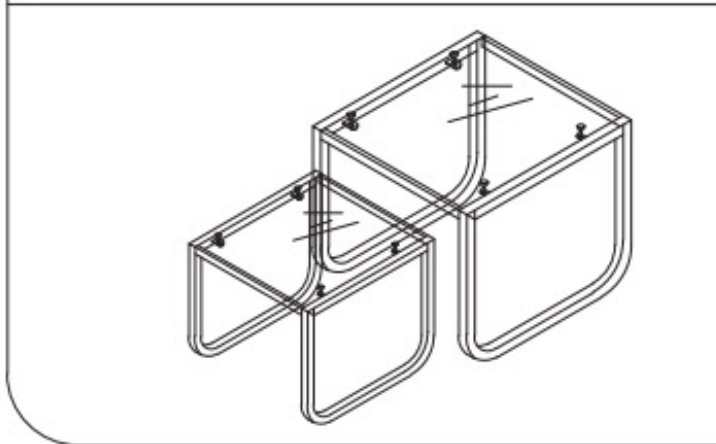

# Rocker Sofa Tables set of 2 - White / Grey Smokey glass – 19994-605

Art no	Description
88888-577	SP-for Rocker Sofa Tables Set of 2 – Grey Smokey Glass Top SMALL
88888-578	SP-for Rocker Sofa Tables Set of 2 – Grey Smokey Glass Top BIG
88888-579	SP-for Rocker Sofa Tables Set of 2– White Frame
88888-471	SP-for Rocker Sofa Tables Set of 2 – Screw Set