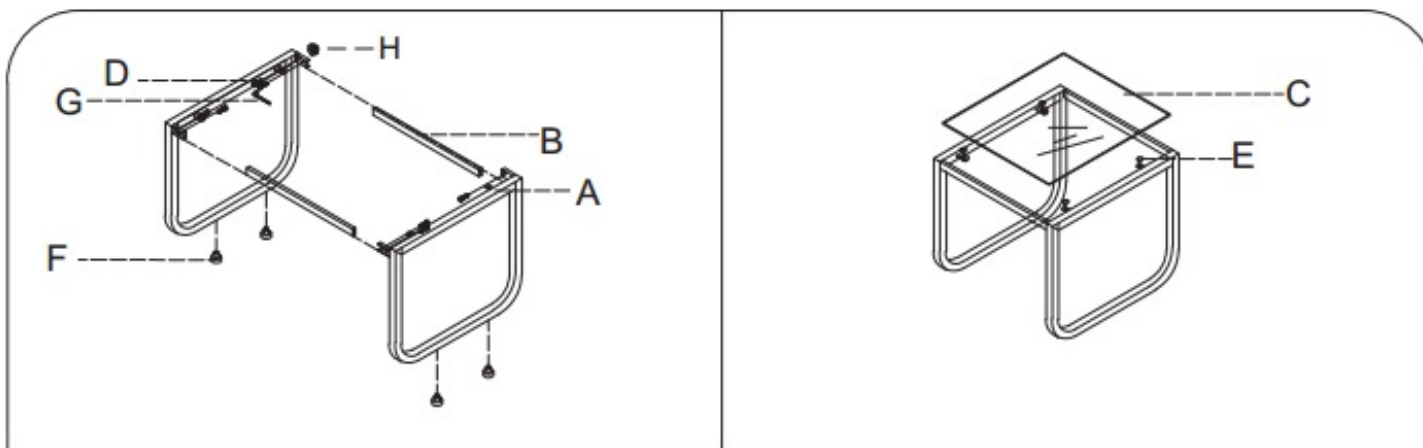

# Rocker Sofa Tables set of 2 - White / Grey Smokey glass – 19994-605

Art no	Description
88888-577	SP-for Rocker Sofa Tables Set of 2 – Grey Smokey Glass Top SMALL
88888-578	SP-for Rocker Sofa Tables Set of 2 – Grey Smokey Glass Top BIG
88888-579	SP-for Rocker Sofa Tables Set of 2– White Frame
88888-471	SP-for Rocker Sofa Tables Set of 2 – Screw Set