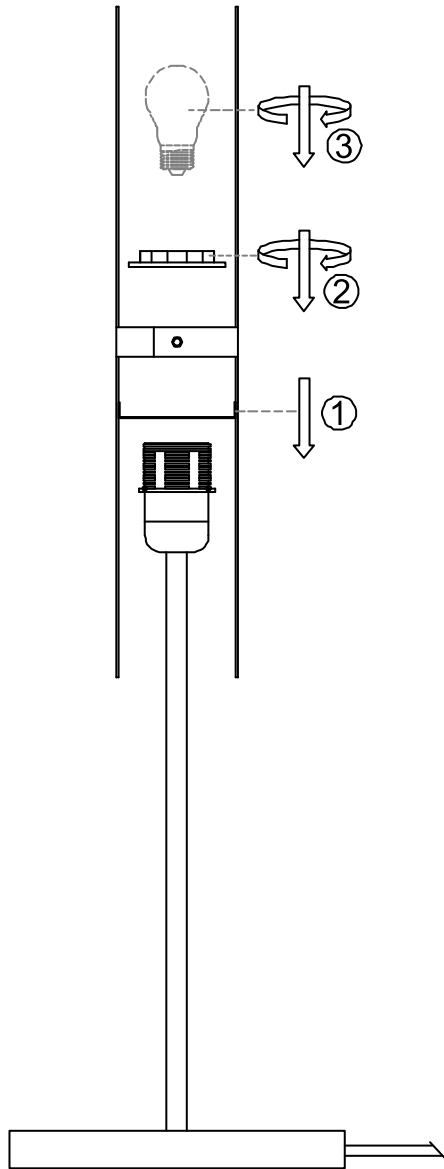

Assembly Instruction

MONTERINGSANVISNING | MONTAGEANLEITUNGEN

ProductNumber: 20052

Description: Säfsen Table Lamp 40cm

@Venturehomese
@Venture.Design

Do not tighten screws until all screws
have been assembled !

Article No: 20052
220-240V~ 50/60Hz
E27 Max.25W

Venture Design
venturedesign.se

Batch: (Use PO-number)

@Venturehomese
@Venture.Design

Venture home

@Venturehomese
@Venture.Design

Do not tighten screws until all screws
have been assembled !