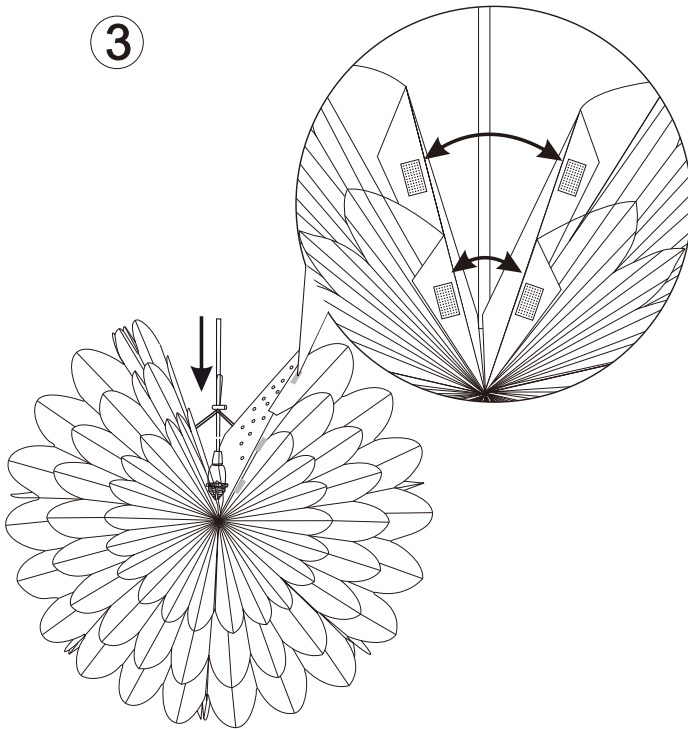

Article No: 20057
220-240V~ 50/60Hz
E14 Max.15W

Venture Design
venturedesign.se

Batch: (Use PO-number)

@Venturehomese
@Venture.Design

Venture home

1

2

3