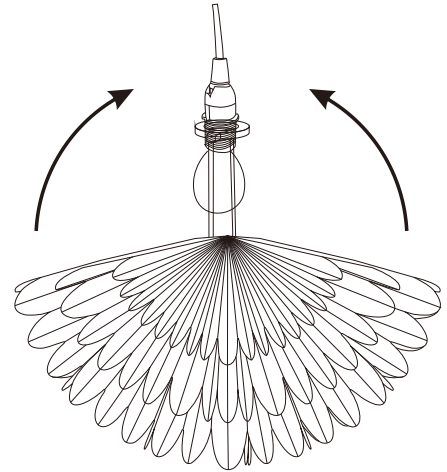

Article No: 20057
220-240V~ 50/60Hz
E14 Max.15W

Venture Design
venturedesign.se

Batch: (Use PO-number)

@Venturehomese
@Venture.Design

Venture home

1

2

3