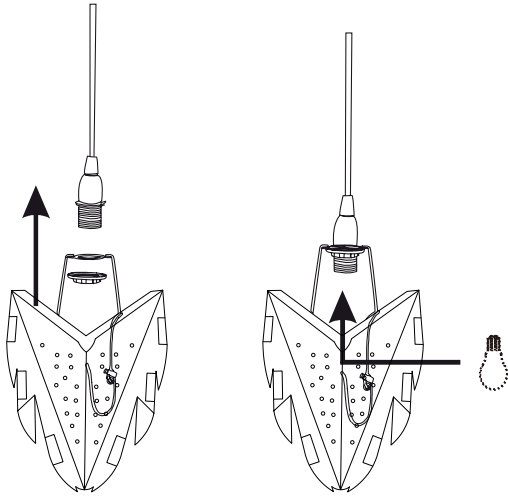

Article No: 20057
220-240V~ 50/60Hz
E14 Max.15W

Venture Design
venturedesign.se

Batch: (Use PO-number)

@Venturehomese
@Venture.Design

Venture home

1

2

3

4

@Venturehomese
@Venture.Design

Do not tighten screws until all screws
have been assembled !

Venture
home