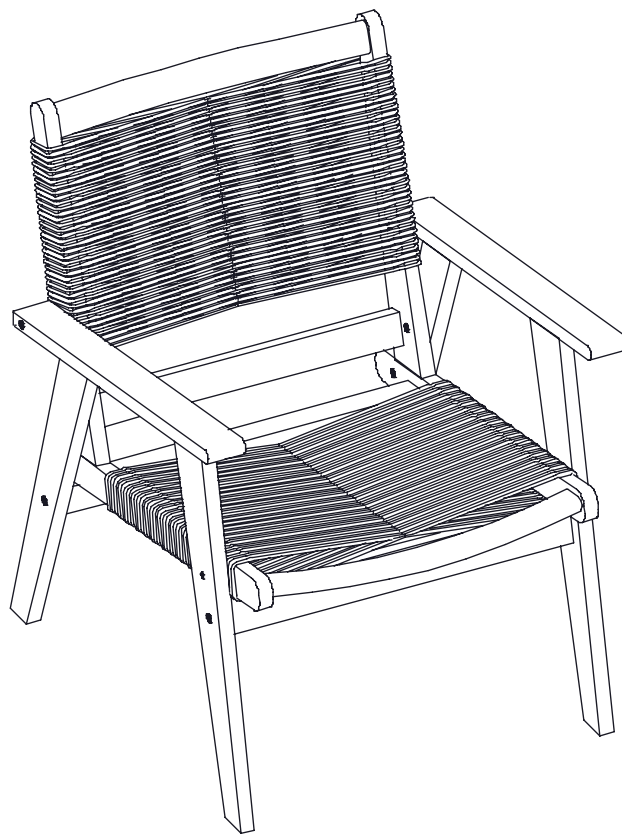

# Assembly Instruction

Monteringsanvisning | Montageanleitungen

Article Number: 9611-666

Description: Peter Loungechair Acacia - Dark brown / Beige

@venturehomese  
@venture.design

**Do not tighten screws until all  
screws have been assembled!**

**Venture  
home**

No.		Qty.
1		1
2		1
3		2
4		2

No
No

No.		Qty.
A	 M6 x 40	6
B	 M6 x 60	4
C	 M6 x 13	4
D	 M6 x 80	2
E	 M4 x 60	1

Step 1:

@venturehomese  
@venture.design

**Do not tighten screws until all screws have been assembled!**