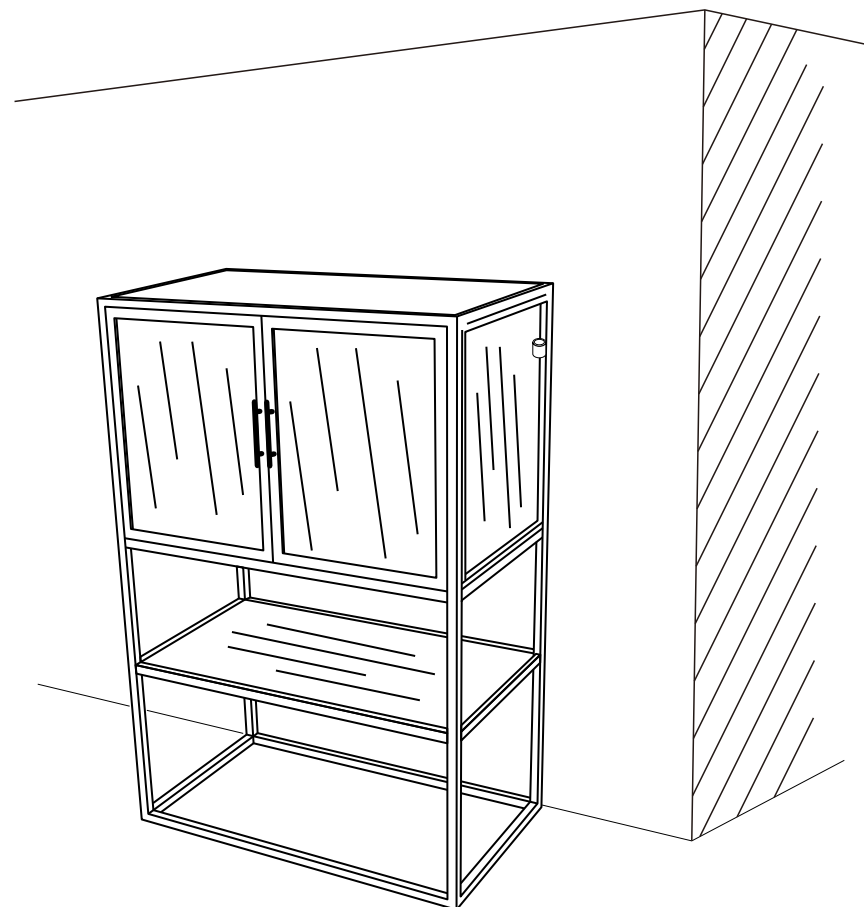

4100056 CABINET BOLI SMALL BLACK

DUTCH BONE

Anti tilt system

Anti tilt system

A		B		C		D	
	1PC		2PCS		4PCS		2PCS