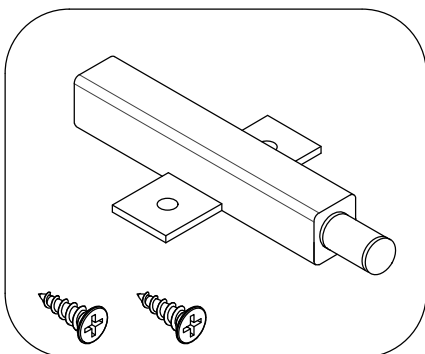

Fittings

M6*40mm

A=24

Φ8*30mm

B=40

Φ15*12mm

C=24

Φ21mm

D=24

F=1

E=16

I1=4

M 4mm

H =1

I3=4

K=4

L=16

Φ7*50mm

Q=10

ASSEMBLY INSTRUCTIONS

Please read the instructions carefully for correct and safe assembly.

ASSEMBLY INSTRUCTIONS

Please read the instructions carefully for correct and safe assembly.

ASSEMBLY INSTRUCTIONS