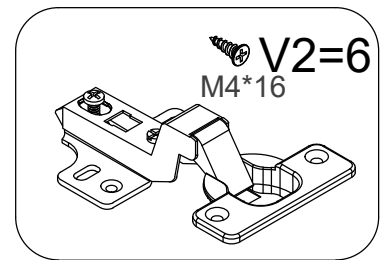

Fittings

M6*40mm

A=24

Φ8*30mm

B=40

Φ15*12mm

C=24

Φ21mm

D=24

F=1

E=16

I1=4

M 4mm

H =1

I3=4

K=4

L=16

Φ7*50mm

Q=10

ASSEMBLY INSTRUCTIONS

Please read the instructions carefully for correct and safe assembly.

ASSEMBLY INSTRUCTIONS

Please read the instructions carefully for correct and safe assembly.

ASSEMBLY INSTRUCTIONS