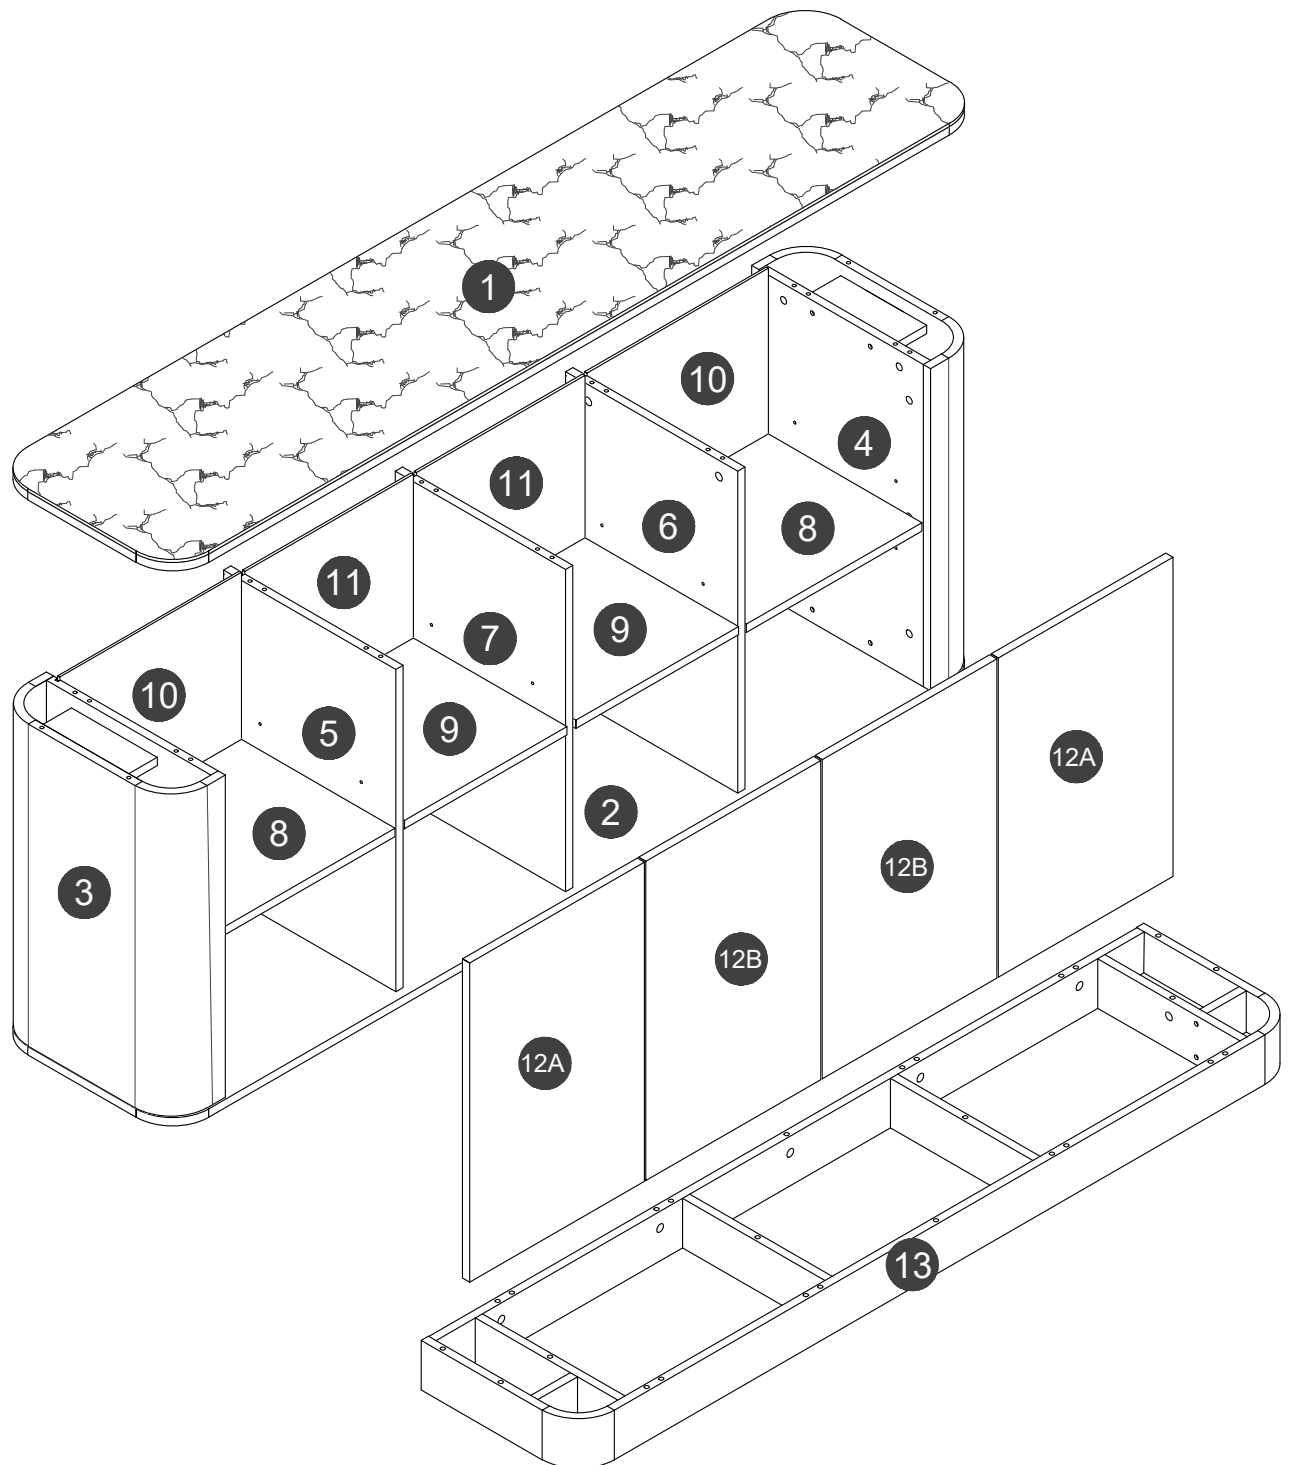

ASSEMBLY INSTRUCTIONS

Please read the instructions carefully for correct and safe assembly.

ASSEMBLY INSTRUCTIONS

Please read the instructions carefully for correct and safe assembly.

Panel No	Panel Sizes	Quantity
1	1800*400*22	1
2	1800*400*16	1
3	396*120*618	1
4	396*120*618	1
5	618*381*16	1
6	618*381*16	1
7	618*377*16	1

Panel No	Panel Sizes	Quantity
8	389*340*16	2
9	360*340*16	2
10	628*402*5	2
11	628*373*5	2
12A/12B	612*387*16	4
13	1600*348*95	1

ASSEMBLY INSTRUCTIONS

Please read the instructions carefully for correct and safe assembly.

Fittings

M6*40mm

A=24

Φ8*30mm

B=40

Φ15*12mm

C=24

Φ21mm

D=24

F=1

E=16

I1=4

M 4mm

H =1

I3=4

K=4