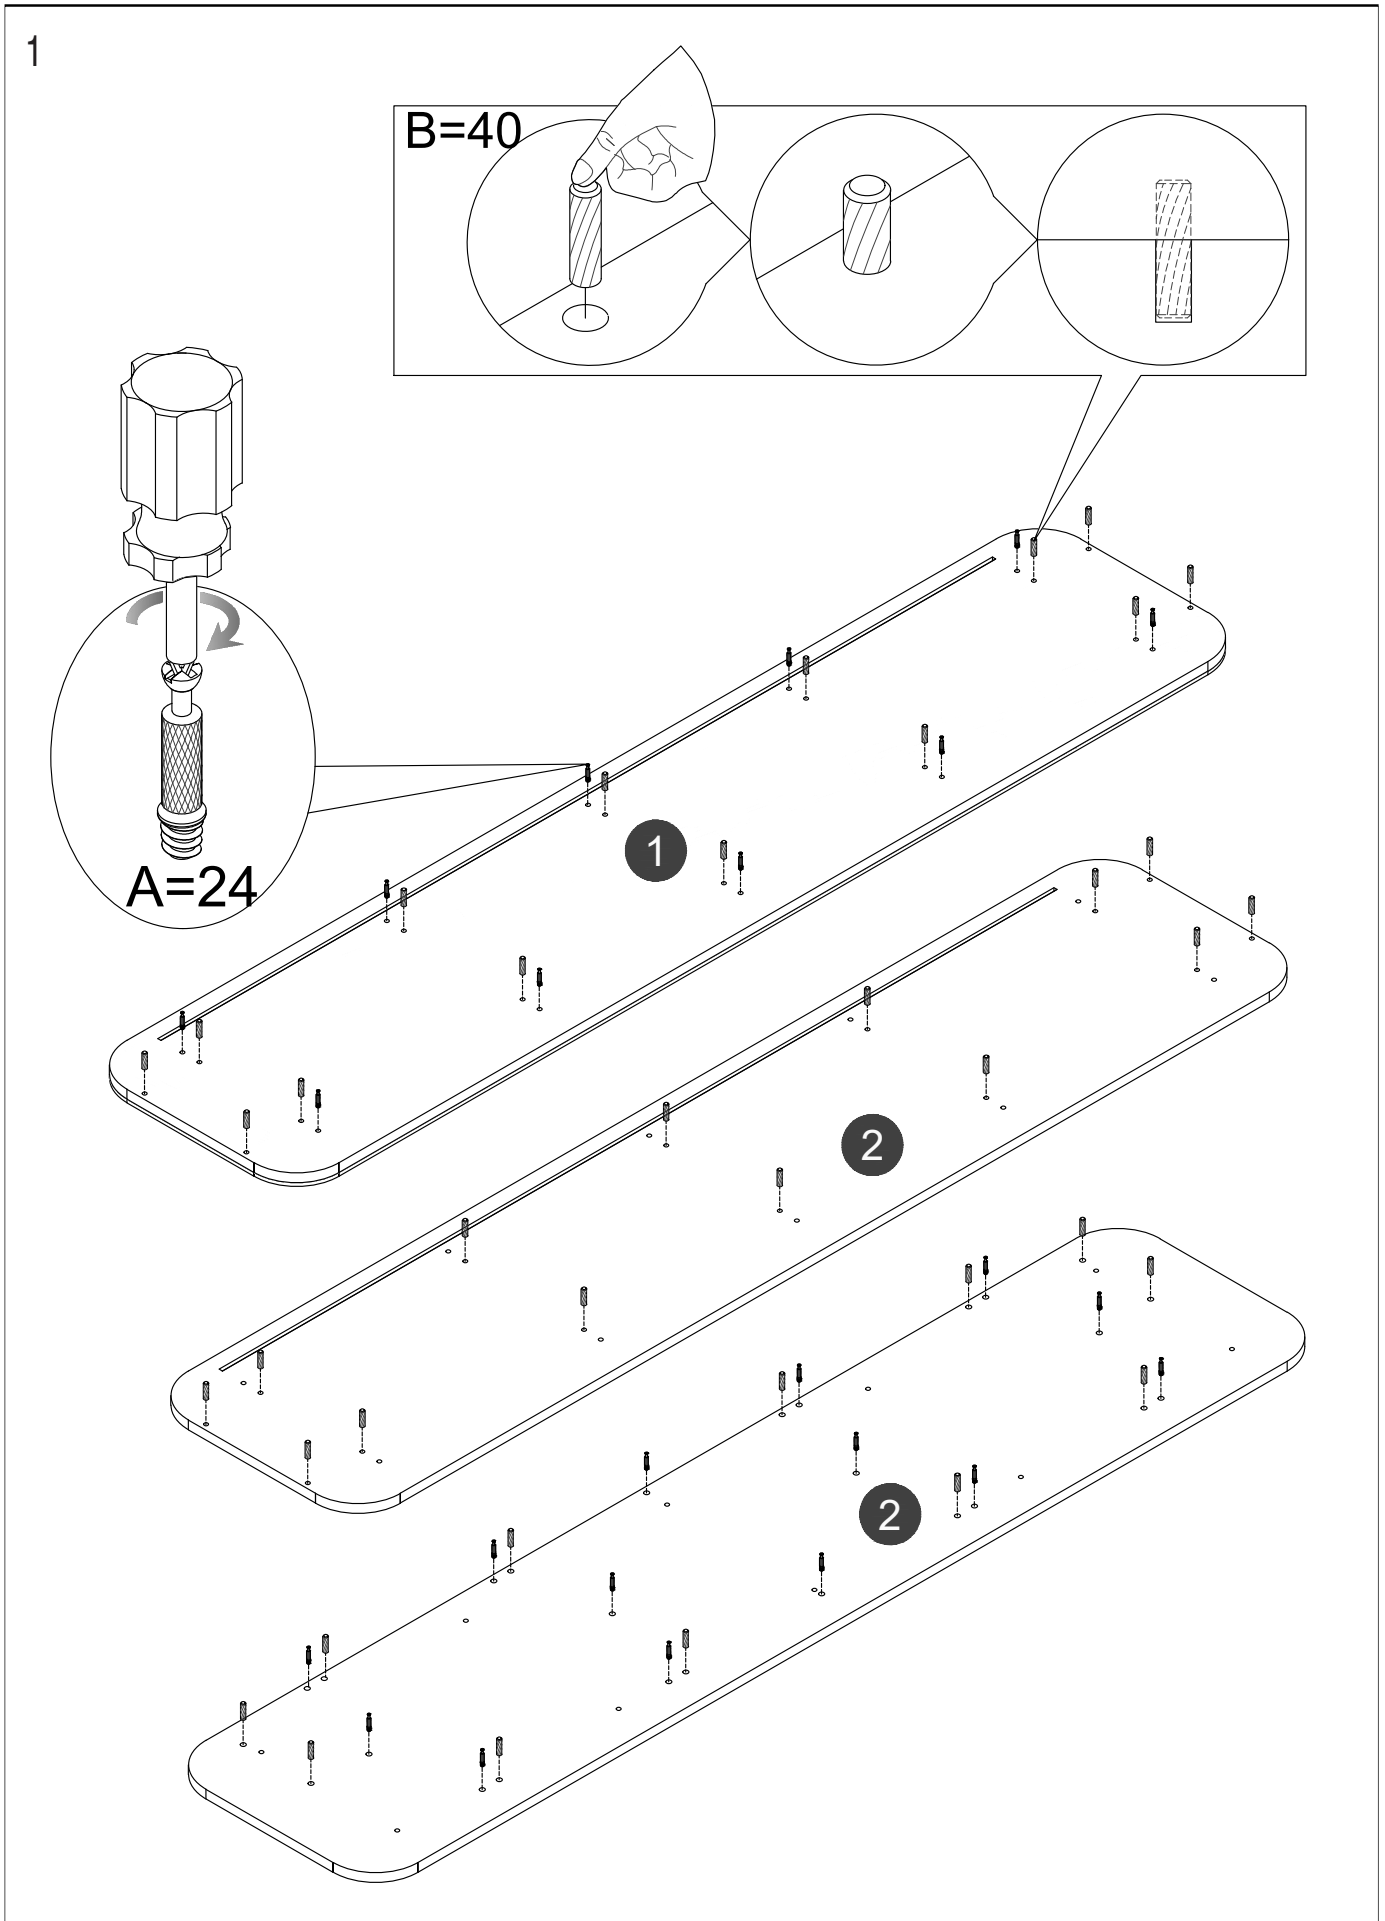

Fittings

M6*40mm

A=24

Φ8*30mm

B=40

Φ15*12mm

C=24

Φ21mm

D=24

F=1

E=16

I1=4

M 4mm

H =1

I3=4

K=4

L=16

Φ7*50mm

Q=10

ASSEMBLY INSTRUCTIONS

Please read the instructions carefully for correct and safe assembly.

ASSEMBLY INSTRUCTIONS

Please read the instructions carefully for correct and safe assembly.

ASSEMBLY INSTRUCTIONS