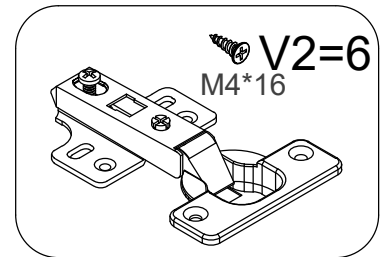

Panel No	Panel Sizes	Quantity
8	389*340*16	2
9	360*340*16	2
10	628*402*5	2
11	628*373*5	2
12A/12B	612*387*16	4
13	1600*348*95	1

ASSEMBLY INSTRUCTIONS

Please read the instructions carefully for correct and safe assembly.

Fittings

M6*40mm

A=24

Φ8*30mm

B=40

Φ15*12mm

C=24

Φ21mm

D=24

F=1

E=16

I1=4

M 4mm

H =1

I3=4

K=4

L=16

Φ7*50mm

Q=10

ASSEMBLY INSTRUCTIONS

Please read the instructions carefully for correct and safe assembly.

ASSEMBLY INSTRUCTIONS

Please read the instructions carefully for correct and safe assembly.

ASSEMBLY INSTRUCTIONS