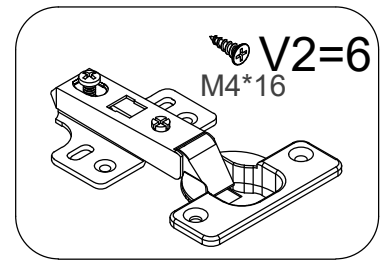

Panel No	Panel Sizes	Quantity
7	389*340*16	2
8	740*340*16	1
9	1569*378*5	1
10A/10B	362*387*16	4
11	1600*348*95	1

ASSEMBLY INSTRUCTIONS

Please read the instructions carefully for correct and safe assembly.

Fittings

M6*40mm

A=22

Φ8*30mm

B=36

Φ15*12mm

C=22

Φ21mm

D=22

F=1

E=10

I1=4

M 4mm

H =1

I3=4

K=4

L=12

Φ7*50mm

Q=8

ASSEMBLY INSTRUCTIONS

Please read the instructions carefully for correct and safe assembly.

ASSEMBLY INSTRUCTIONS

Please read the instructions carefully for correct and safe assembly.

ASSEMBLY INSTRUCTIONS