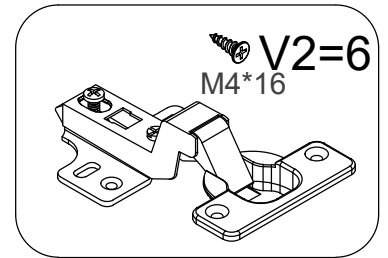

Panel No	Panel Sizes	Quantity
7	389*340*16	2
8	740*340*16	1
9	1569*378*5	1
10A/10B	362*387*16	4
11	1600*348*95	1

ASSEMBLY INSTRUCTIONS

Please read the instructions carefully for correct and safe assembly.

Fittings

M6*40mm

A=22

Φ8*30mm

B=36

Φ15*12mm

C=22

Φ21mm

D=22

F=1

E=10

I1=4

M 4mm

H =1

I3=4

K=4

L=12

Φ7*50mm

Q=8

ASSEMBLY INSTRUCTIONS

Please read the instructions carefully for correct and safe assembly.

ASSEMBLY INSTRUCTIONS

Please read the instructions carefully for correct and safe assembly.

ASSEMBLY INSTRUCTIONS