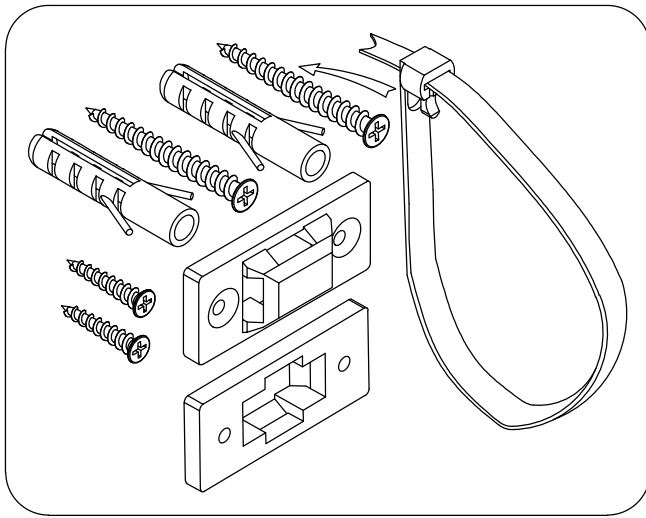

Panel No	Panel Sizes	Quantity
7	389*340*16	2
8	740*340*16	1
9	1569*378*5	1
10A/10B	362*387*16	4
11	1600*348*95	1

ASSEMBLY INSTRUCTIONS

Please read the instructions carefully for correct and safe assembly.

Fittings

M6*40mm

A=22

Φ8*30mm

B=36

Φ15*12mm

C=22

Φ21mm

D=22

F=1

E=10

I1=4

M 4mm

H =1

I3=4

K=4