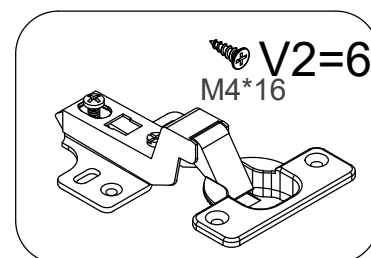

Panel No	Panel Sizes	Quantity
7	371.5*345*16	1
8	368*340*16	4
9	1288*381*5	2
10	635*375*16	4
11	800*348*95	1

ASSEMBLY INSTRUCTIONS

Please read the instructions carefully for correct and safe assembly.

Fittings

F=1

E=16

M 4mm

H =1

I3=8

K=4

L=16

Φ7*50mm