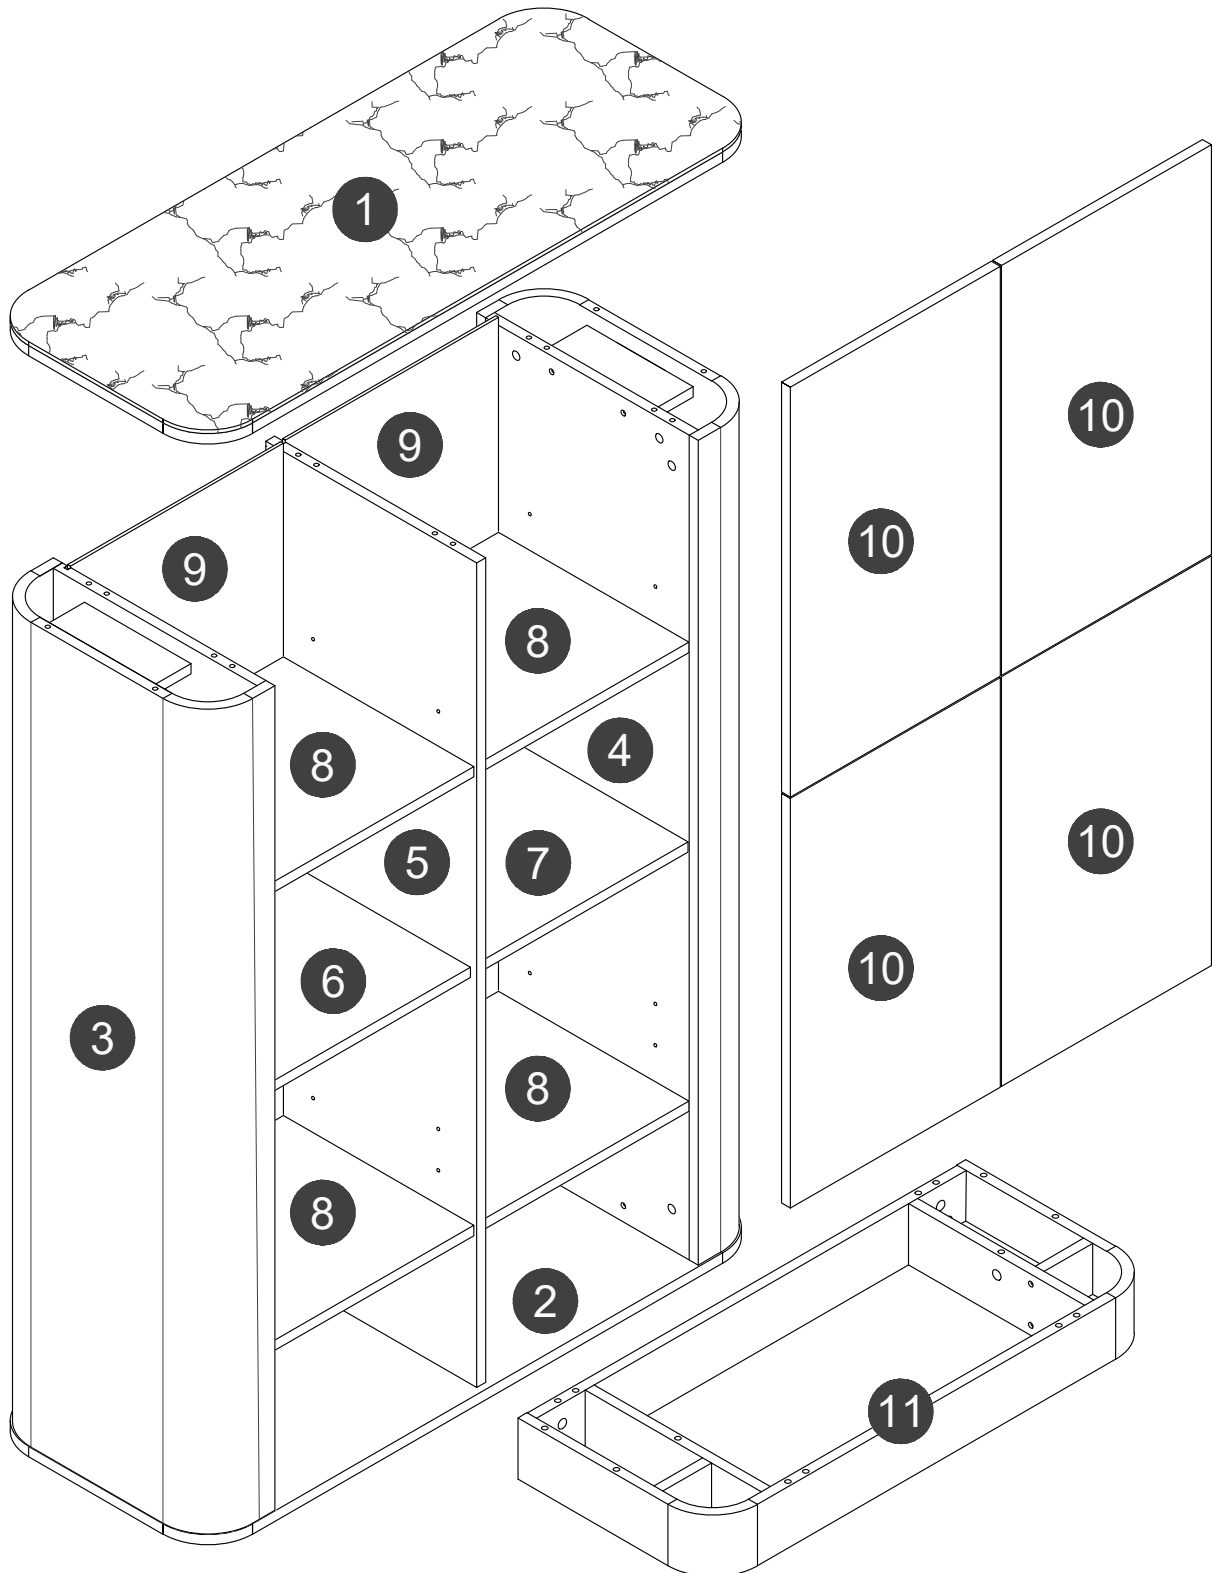

ASSEMBLY INSTRUCTIONS

Please read the instructions carefully for correct and safe assembly.

ASSEMBLY INSTRUCTIONS

Please read the instructions carefully for correct and safe assembly.

Panel No	Panel Sizes	Quantity
1	1000*400*22	1
2	1000*400*16	1
3	396*120*1278	1
4	396*120*1278	1
5	1278*377*16	1
6	371.5*345*16	1

Panel No	Panel Sizes	Quantity
7	371.5*345*16	1
8	368*340*16	4
9	1288*381*5	2
10	635*375*16	4
11	800*348*95	1

ASSEMBLY INSTRUCTIONS

Please read the instructions carefully for correct and safe assembly.

Fittings

F=1

E=16

M 4mm

H =1

I3=8

K=4

L=16

Φ7*50mm