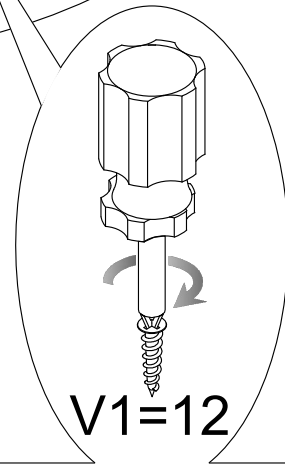

ASSEMBLY INSTRUCTIONS

Please read the instructions carefully for correct and safe assembly.

2